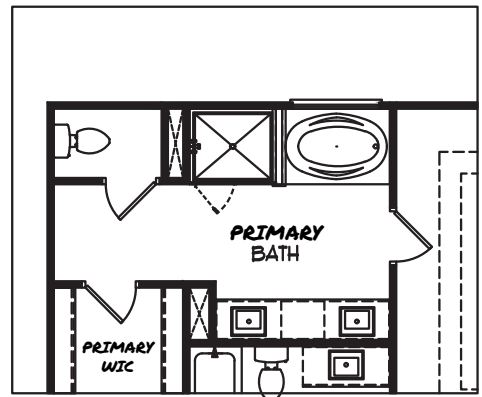

# THE LAKEHURST

4 BED | 3 BATH

OPT. GAME DAY PORCH  
(PRE-SALE ONLY)

OPT. EXTENDED  
PATIO/COVERED PORCH  
(PRE-SALE ONLY)

MAIN FLOOR

# THE LAKEHURST

4 BED | 3 BATH

OPT. PRIMARY BATH WITH SHOWER AND GARDEN TUB  
(PRE-SALE ONLY)

OPT. PRIMARY BATH SUPER SHOWER  
(PRE-SALE ONLY)

SECOND FLOOR