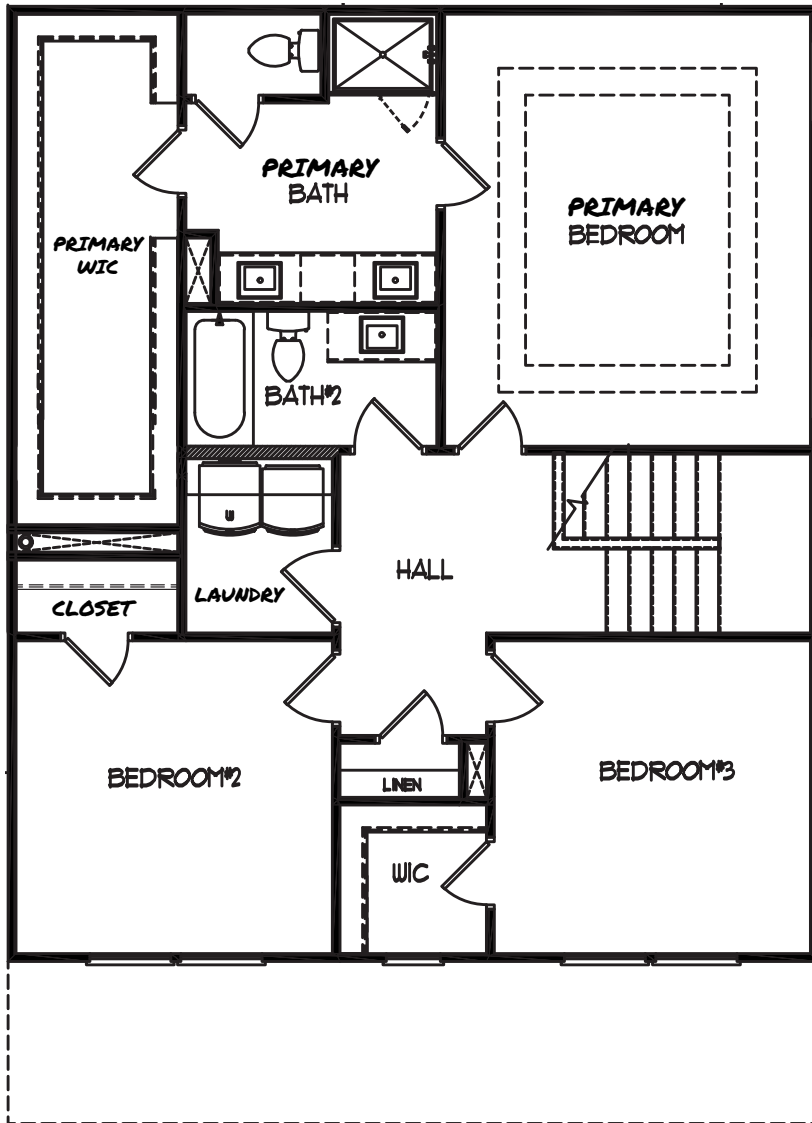

# THE LAKEHURST

4 BED | 3 BATH

ELEVATION A

ELEVATION B

ELEVATION C

# THE LAKEHURST

4 BED | 3 BATH

OPT. GAME DAY PORCH  
(PRE-SALE ONLY)

OPT. EXTENDED  
PATIO/COVERED PORCH  
(PRE-SALE ONLY)

MAIN FLOOR

# THE LAKEHURST

4 BED | 3 BATH

OPT. PRIMARY BATH WITH SHOWER AND GARDEN TUB  
(PRE-SALE ONLY)

OPT. PRIMARY BATH SUPER SHOWER  
(PRE-SALE ONLY)

SECOND FLOOR