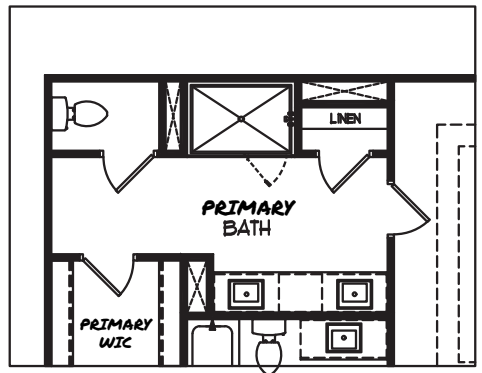

# THE LAKEHURST

4 BED | 3 BATH

OPT. GAME DAY PORCH  
(PRE-SALE ONLY)

OPT. EXTENDED  
PATIO/COVERED PORCH  
(PRE-SALE ONLY)

MAIN FLOOR

# THE LAKEHURST

4 BED | 3 BATH

OPT. PRIMARY BATH WITH SHOWER AND GARDEN TUB  
(PRE-SALE ONLY)

OPT. PRIMARY BATH SUPER SHOWER  
(PRE-SALE ONLY)

SECOND FLOOR