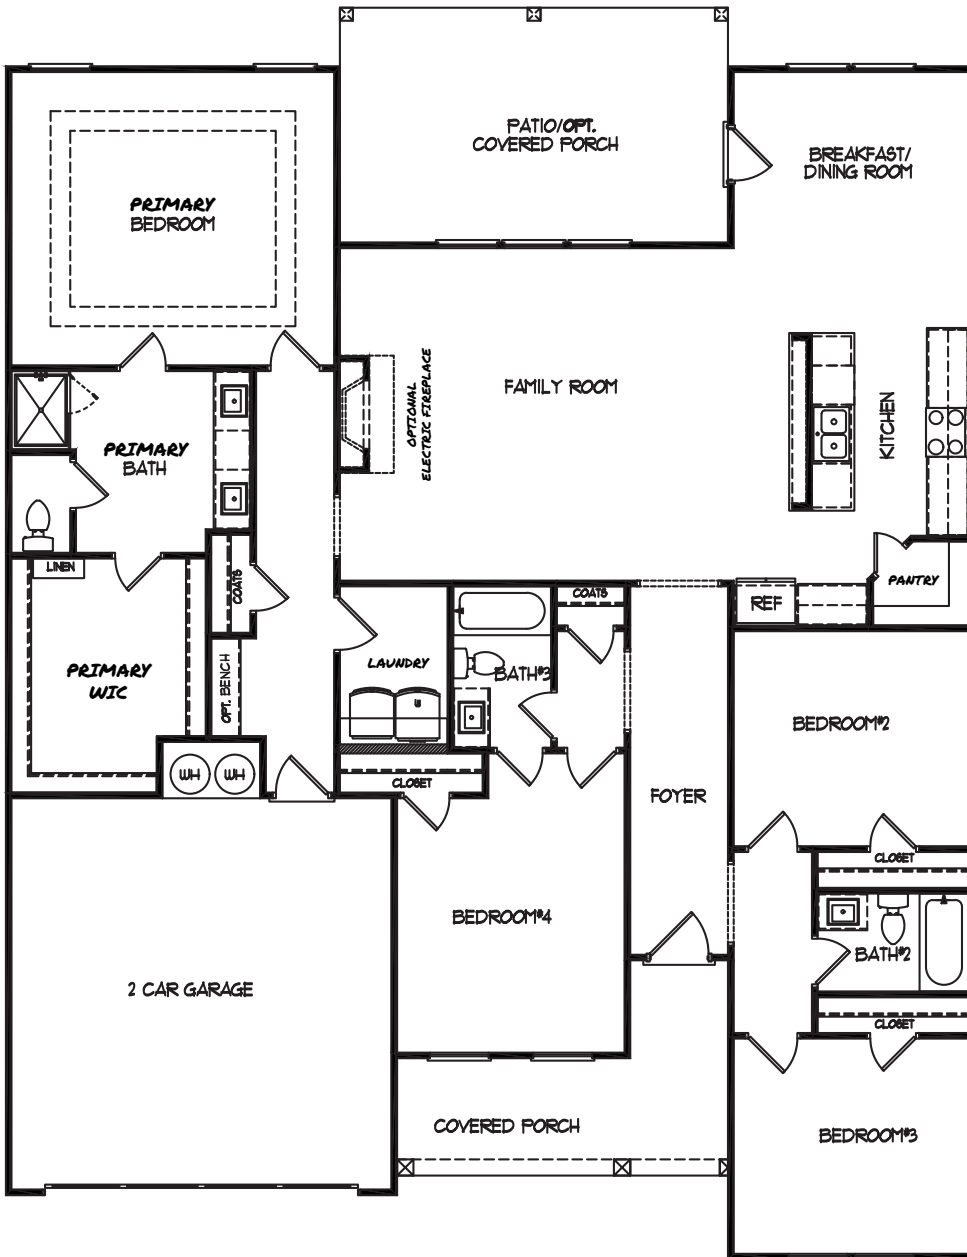

THE ROSEWOOD

4 BED | 3 BATH

ELEVATION A

ELEVATION B

ELEVATION C

THE ROSEWOOD

4 BED | 3 BATH

OPT. GAME DAY PORCH
(PRE-SALE ONLY)

OPT. PRIMARY BATH WITH SHOWER AND GARDEN TUB
(PRE-SALE ONLY)

OPT. PRIMARY BATH SUPER SHOWER
(PRE-SALE ONLY)