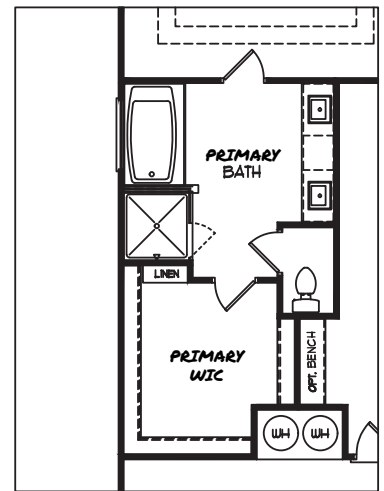

THE ROSEWOOD

4 BED | 3 BATH

ELEVATION A

ELEVATION B

ELEVATION C

THE ROSEWOOD

4 BED | 3 BATH

OPT. GAME DAY PORCH
(PRE-SALE ONLY)

OPT. PRIMARY BATH WITH SHOWER AND GARDEN TUB
(PRE-SALE ONLY)

OPT. PRIMARY BATH SUPER SHOWER
(PRE-SALE ONLY)