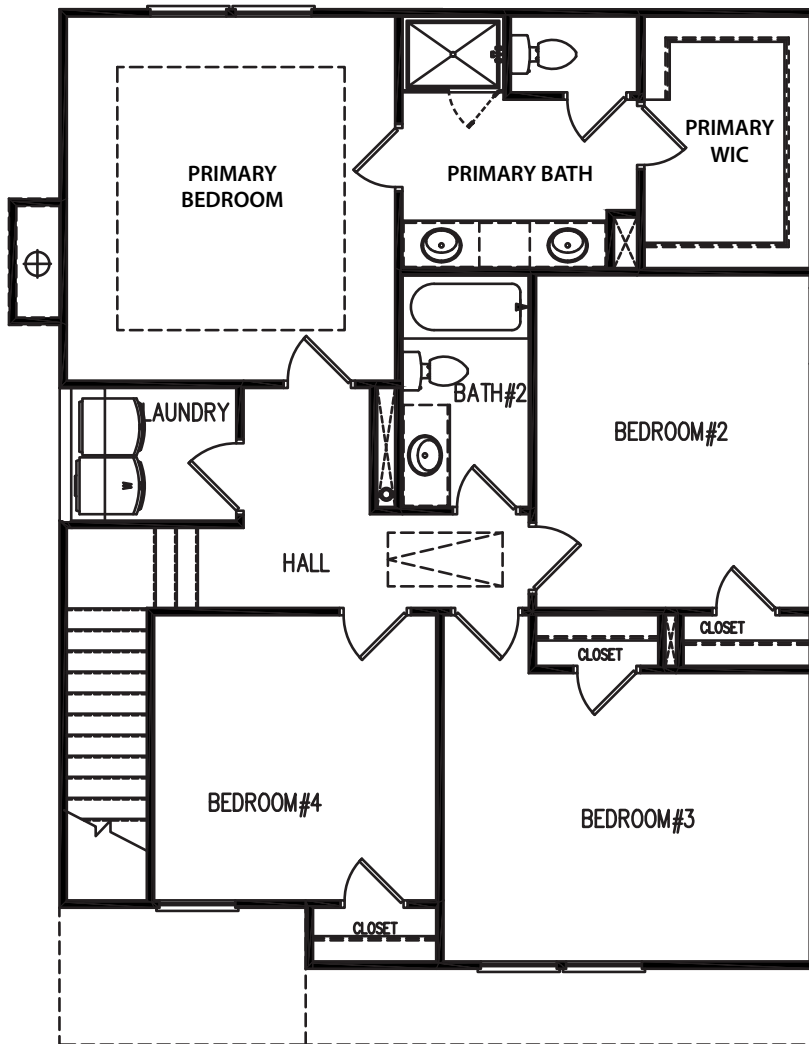

THE MAYFIELD II

4 BED | 2.5 BATH

ELEVATION C

ELEVATION A

ELEVATION B

THE MAYFIELD II

4 BED | 2.5 BATH

OPT. EXTENDED PATIO/COVERED PORCH

OPT. CORNER FIREPLACE

MAIN FLOOR

THE MAYFIELD II

4 BED | 2.5 BATH

OPT. PRIMARY BATH WITH SHOWER AND GARDEN TUB

SECOND FLOOR