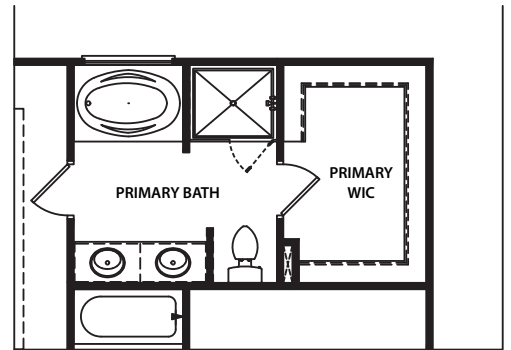

THE MAYFIELD II

4 BED | 2.5 BATH

ELEVATION C

ELEVATION A

ELEVATION B

THE MAYFIELD II

4 BED | 2.5 BATH

OPT. EXTENDED PATIO/COVERED PORCH

OPT. CORNER FIREPLACE

MAIN FLOOR

THE MAYFIELD II

4 BED | 2.5 BATH

OPT. PRIMARY BATH WITH SHOWER AND GARDEN TUB

SECOND FLOOR