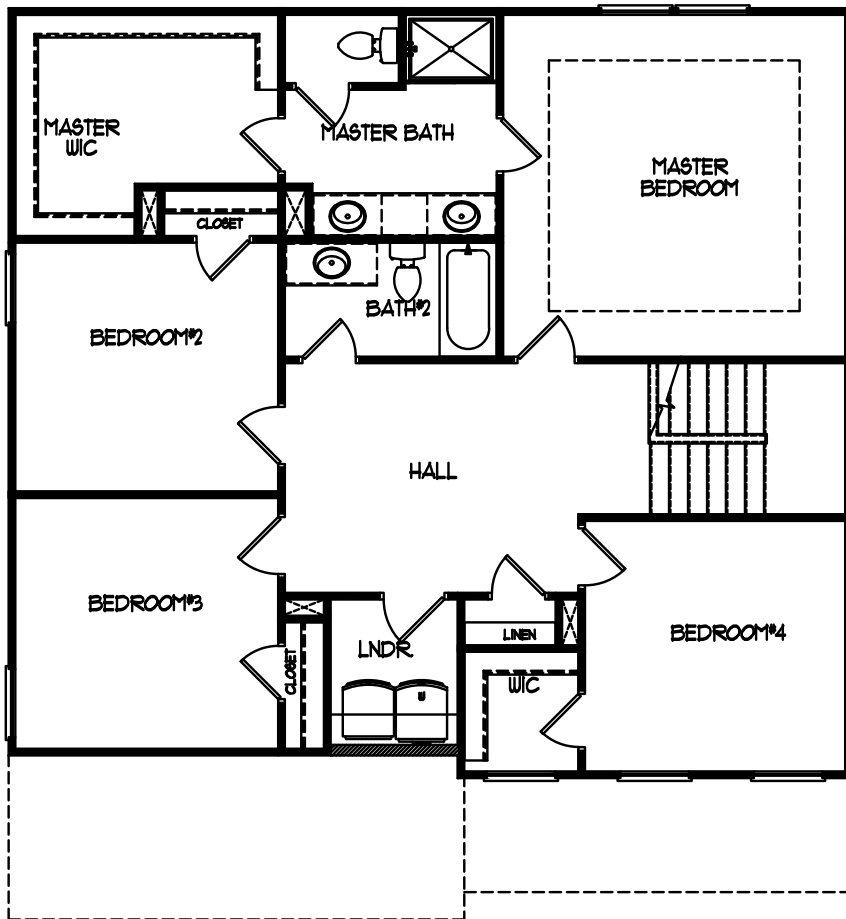

THE PRESTON

4 BED | 2.5 BATH

ELEVATION A

ELEVATION B

ELEVATION C

THE PRESTON

4 BED | 2.5 BATH

OPT. CORNER FIREPLACE

MAIN FLOOR

THE PRESTON

4 BED | 2.5 BATH

SECOND FLOOR

OPT. MASTER BATH WITH SHOWER AND GARDEN TUB

OPT. MASTER BATH SUPER SHOWER