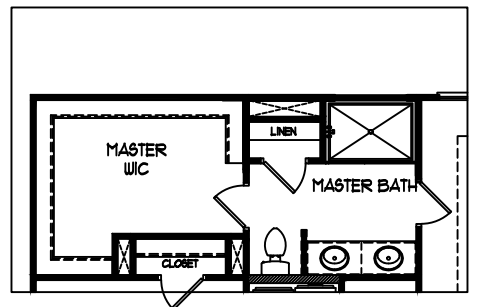

MAIN FLOOR

THE PRESTON

4 BED | 2.5 BATH

SECOND FLOOR

OPT. MASTER BATH WITH SHOWER AND GARDEN TUB

OPT. MASTER BATH SUPER SHOWER