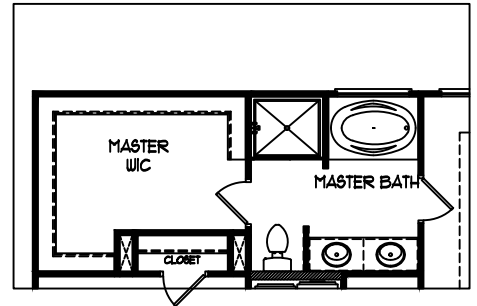

THE PRESTON

4 BED | 2.5 BATH

ELEVATION A

ELEVATION B

ELEVATION C

THE PRESTON

4 BED | 2.5 BATH

OPT. CORNER FIREPLACE

MAIN FLOOR

THE PRESTON

4 BED | 2.5 BATH

SECOND FLOOR

OPT. MASTER BATH WITH SHOWER AND GARDEN TUB

OPT. MASTER BATH SUPER SHOWER