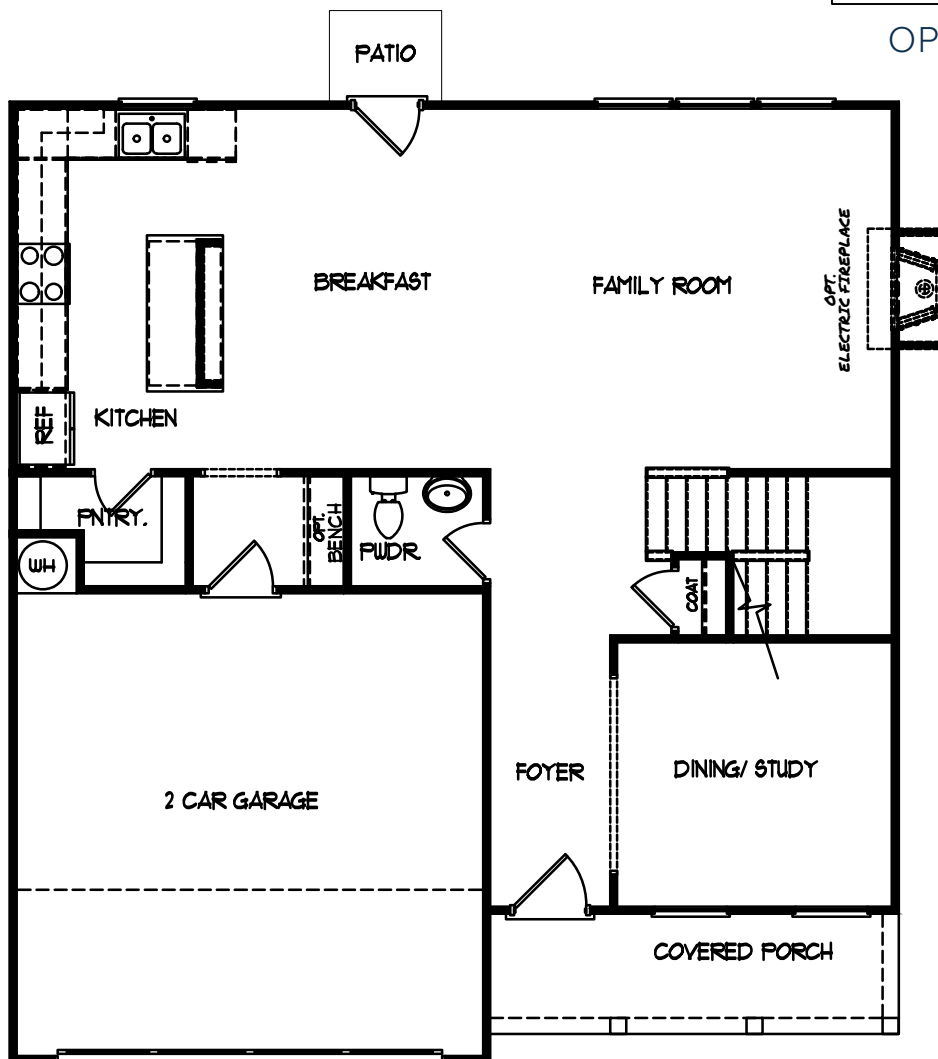

THE PRESTON

4 BED | 2.5 BATH

ELEVATION A

ELEVATION B

ELEVATION C

THE PRESTON

4 BED | 2.5 BATH

OPT. CORNER FIREPLACE

MAIN FLOOR

THE PRESTON

4 BED | 2.5 BATH

SECOND FLOOR

OPT. MASTER BATH WITH SHOWER AND GARDEN TUB

OPT. MASTER BATH SUPER SHOWER