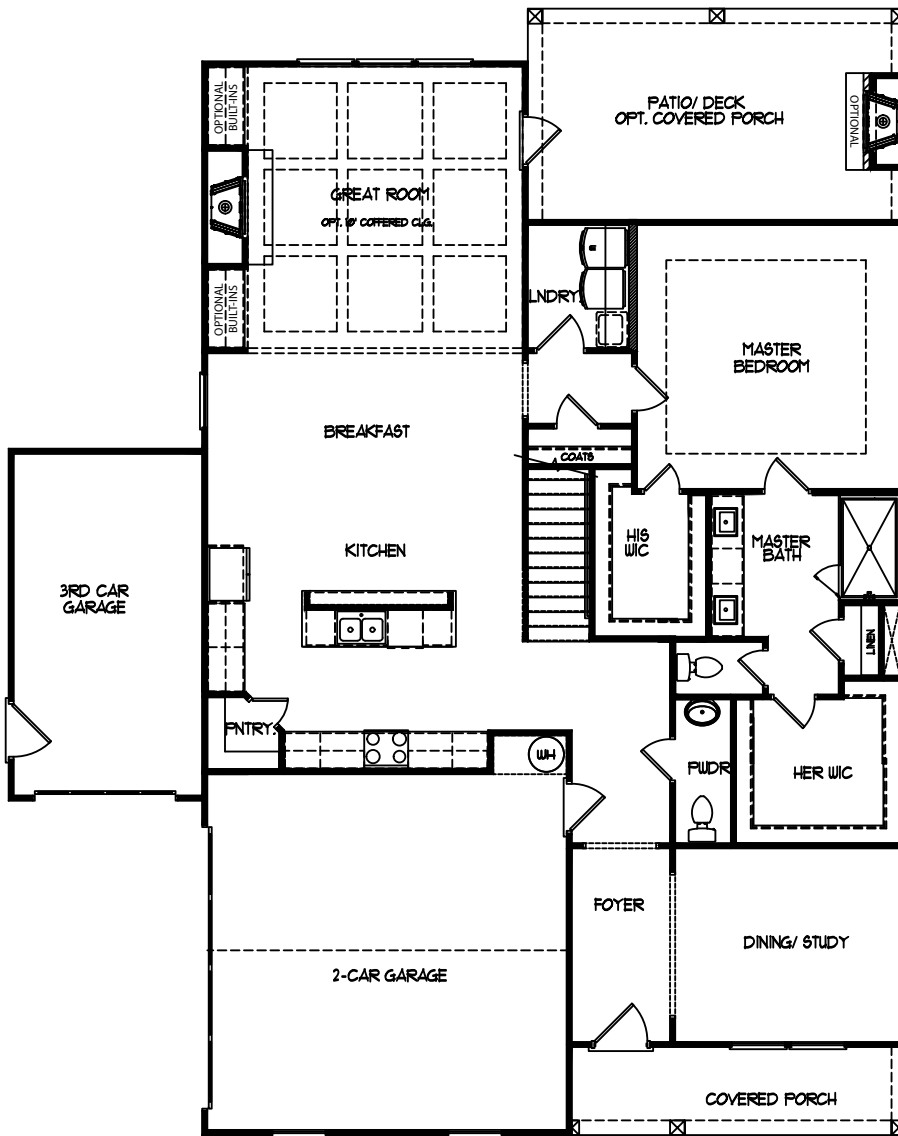

THE EVERGLADE

4 BED | 3.5 BATH

ELEVATION A

ELEVATION B

ELEVATION C

THE EVERGLADE

4 BED | 3.5 BATH

OPT. PRIMARY BATH WITH SHOWER AND GARDEN TUB

MAIN FLOOR

THE EVERGLADE

4 BED | 3.5 BATH

SECOND FLOOR

OPT. BEDROOM & BATH